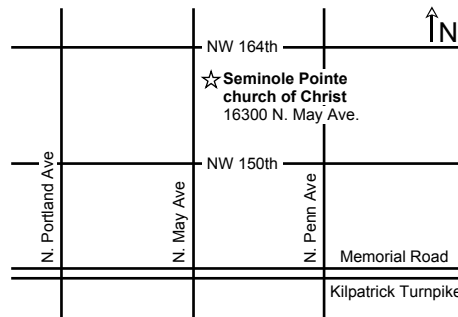

Times of Services

Sun : 9:30 AM Classes
Sun : 10:30 AM Worship
Sun : 5:00 PM Worship
Wed: 7:00 PM Classes

Seminole Pointe church of Christ

16300 N May Ave
Oklahoma City, OK 73013

For more information about the Seminole Pointe church of Christ, visit our website:

www.seminolepointe.org