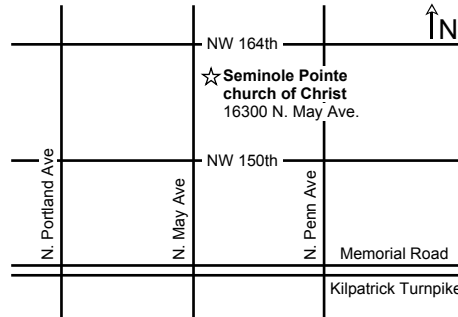

Seminole Pointe church of Christ

16300 N May Ave
Oklahoma City, OK 73013

For more information about the Seminole Pointe church of Christ, visit our website:

www.seminolepointe.org

Times of Services

Sun : 9:30 AM Classes
Sun : 10:30 AM Worship
Sun : 5:00 PM Worship
Wed: 7:00 PM Classes

Seminole Pointe church of Christ

16300 N May Ave
Oklahoma City, OK 73013

For more information about the Seminole Pointe church of Christ, visit our website:

www.seminolepointe.org