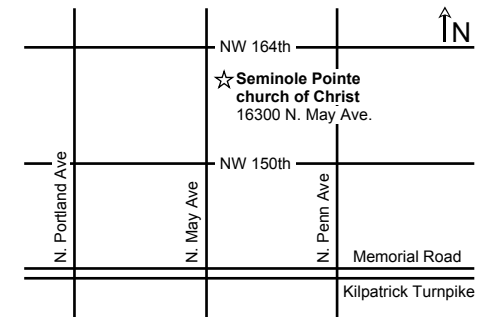

Times of Services

Sun : 9:30 AM Classes
Sun : 10:30 AM Worship
Sun : 5:00 PM Worship
Wed: 7:00 PM Classes