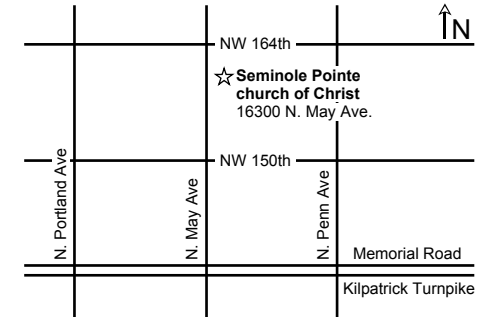

Times of Services

Sun : 9:30 AM Classes
Sun : 10:30 AM Worship
Sun : 5:00 PM Worship
Wed: 7:00 PM Classes

Seminole Pointe church of Christ

16300 N May Ave
Oklahoma City, OK 73013

For more information about the Seminole Pointe church of Christ, visit our website:

www.seminolepointe.org